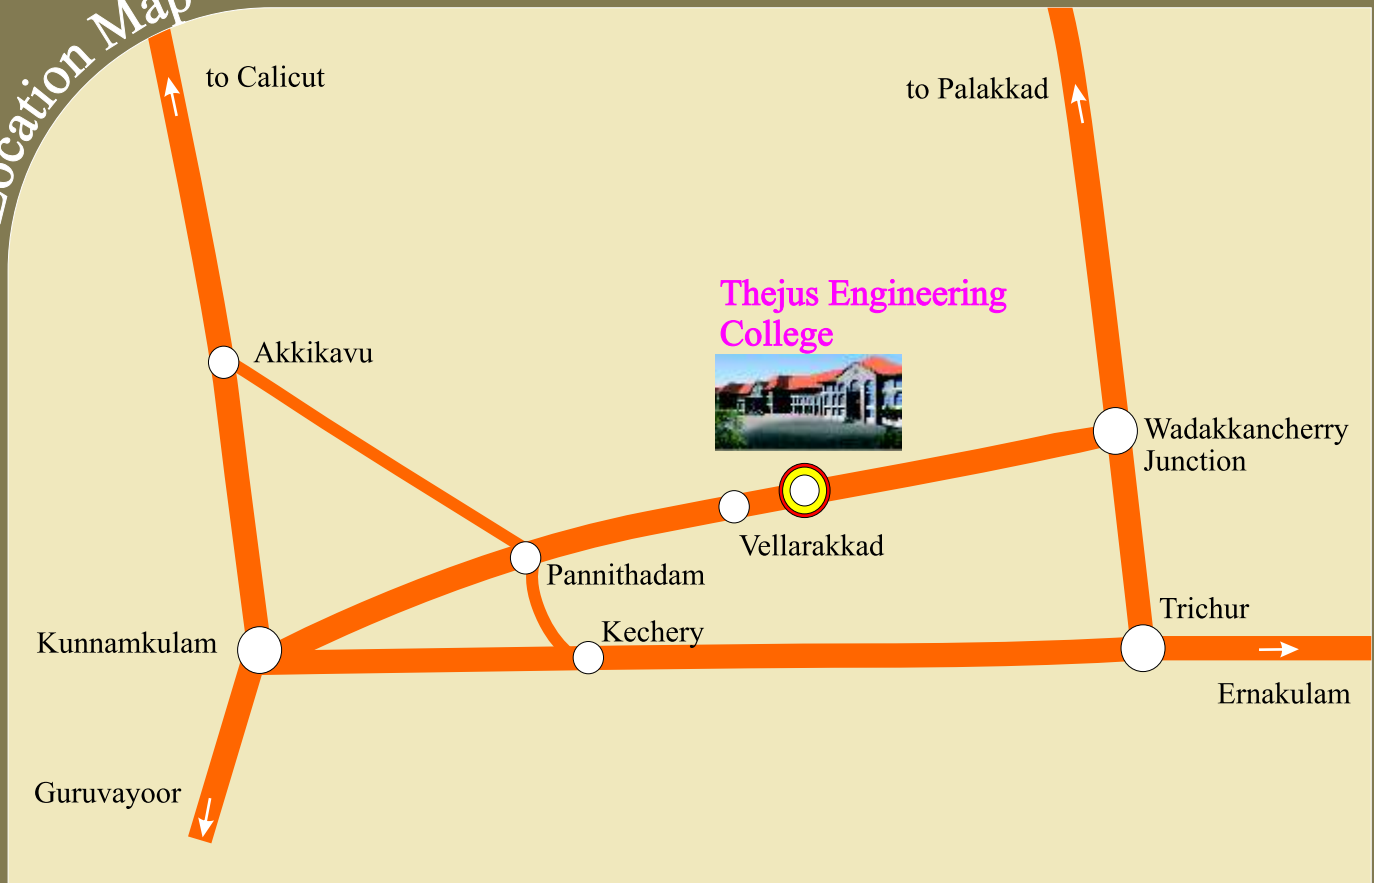

Location Map

The College campus is set in a sprawling area of 11 acres with landscaped gardens and aesthetically built buildings. The green flora in and around the campus creates a serene atmosphere conducive for learning. The College is situated just 8 kms from Kunnamkulam on Kunnamkulam - Wadakkancherry highway. The cultural capital Thrissur is just 22kms from the College.